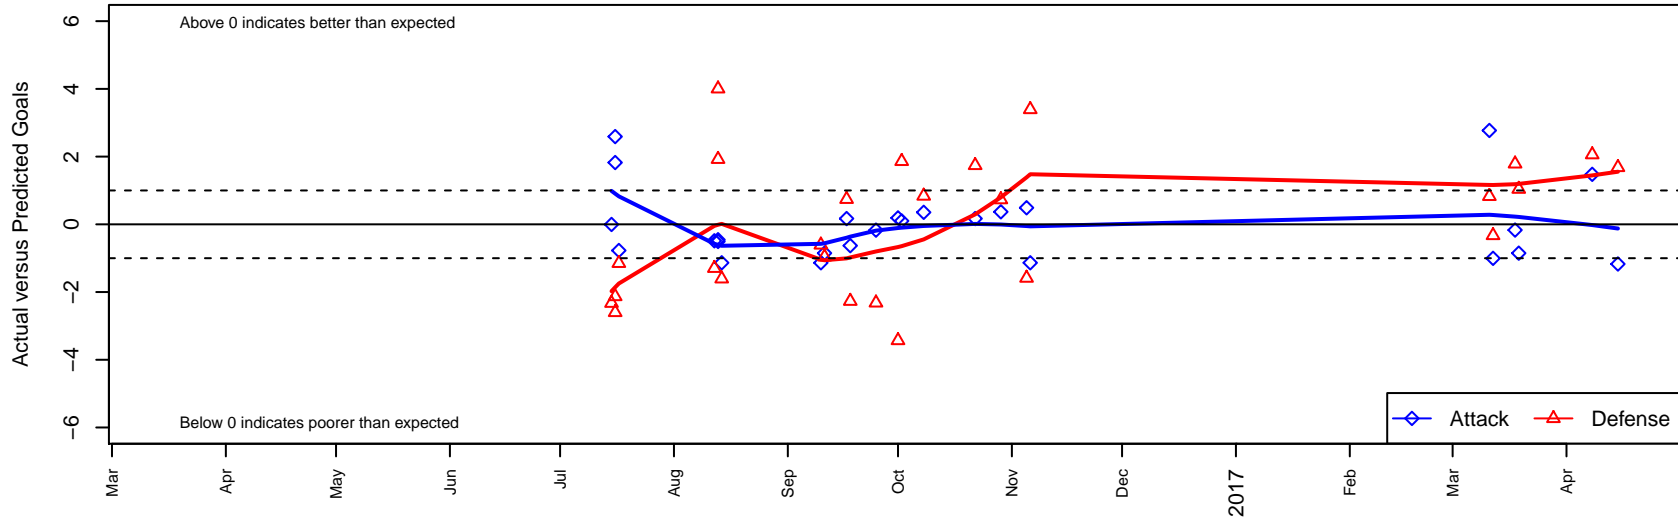

Bend FC Timbers White G05

Bend FC
 Bend, OR
 G05 total strength=373
 attack=0.4 defense=0.13
 fall league = PTT G05 Div 1 White
 spr league = Spr OYS G05 Div 2 Red

alt names used:
 Bend FC Timbers 05G WHITE
 BEND FC TIMBERS BFCT 05G WHITE (OR)
 BFCT G05 White
 Bend FC Timbers 05G WHITE

Venues played:
 2016 Beaverton Cup GU12 Silver
 2016 Bend Premier Cup Emily Menges (Silver)
 2016 PTT G05 Division 1 White
 2016 Spr OYS G05 Division 2 Red

Bend FC Timbers White G05
 Dots are actual minus expected GF (blue circles) and GA (red triangles).
 Blue line is smoothed change in attack strength. Red is smoothed change in defense strength.

**attack and defense variance (black dot)
relative to other teams
and top 10 in region**

**attack and defense rating
relative to others at age
and all opponents in last 13 months**

Performance relative to 13 month average