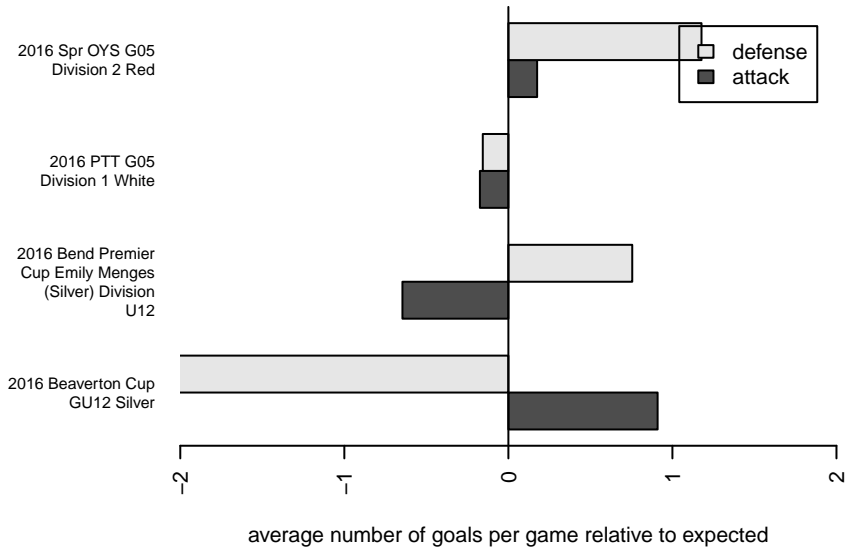

Bend FC Timbers White G05

Bend FC
 Bend, OR
 G05 total strength=373
 attack=0.4 defense=0.13
 fall league = PTT G05 Div 1 White
 spr league = Spr OYS G05 Div 2 Red

alt names used:
 Bend FC Timbers 05G WHITE
 BEND FC TIMBERS BFCT 05G WHITE (OR)
 BFCT G05 White
 Bend FC Timbers 05G WHITE

Venues played:
 2016 Beaverton Cup GU12 Silver
 2016 Bend Premier Cup Emily Menges (Silver)
 2016 PTT G05 Division 1 White
 2016 Spr OYS G05 Division 2 Red

Bend FC Timbers White G05
 Dots are actual minus expected GF (blue circles) and GA (red triangles).
 Blue line is smoothed change in attack strength. Red is smoothed change in defense strength.

**attack and defense variance (black dot)
relative to other teams
and top 10 in region**

**attack and defense rating
relative to others at age
and all opponents in last 13 months**

Performance relative to 13 month average