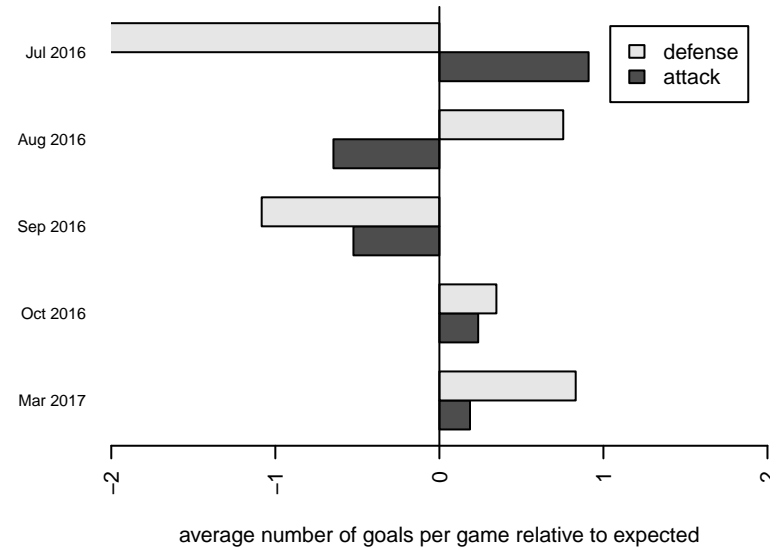

Performance relative to 13 month average