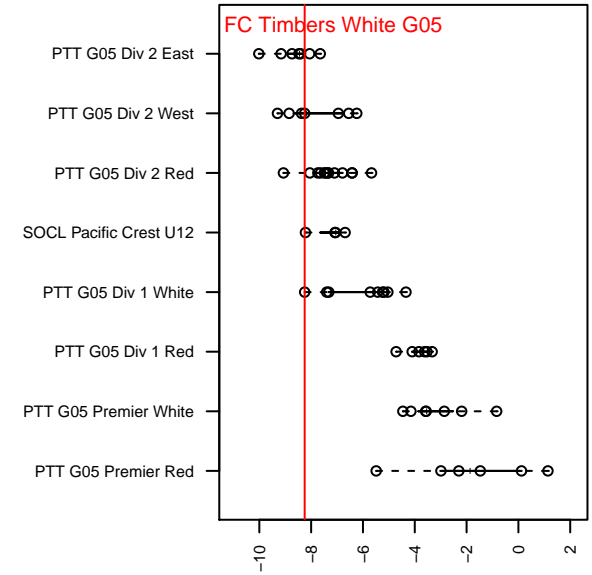

Bend FC Timbers White G05

Bend FC
 Bend, OR
 G05 total strength=373
 attack=0.4 defense=0.13
 fall league = PTT G05 Div 1 White
 spr league = Spr OYS G05 Div 2 Red

alt names used:
 Bend FC Timbers 05G WHITE
 BEND FC TIMBERS BFCT 05G WHITE (OR)
 BFCT G05 White
 Bend FC Timbers 05G WHITE

Venues played:
 2016 Beaverton Cup GU12 Silver
 2016 Bend Premier Cup Emily Menges (Silver)
 2016 PTT G05 Division 1 White
 2016 Spr OYS G05 Division 2 Red

Bend FC Timbers White G05
 Dots are actual minus expected GF (blue circles) and GA (red triangles).
 Blue line is smoothed change in attack strength. Red is smoothed change in defense strength.

**attack and defense variance (black dot)
relative to other teams
and top 10 in region**

**attack and defense rating
relative to others at age
and all opponents in last 13 months**

Performance relative to 13 month average